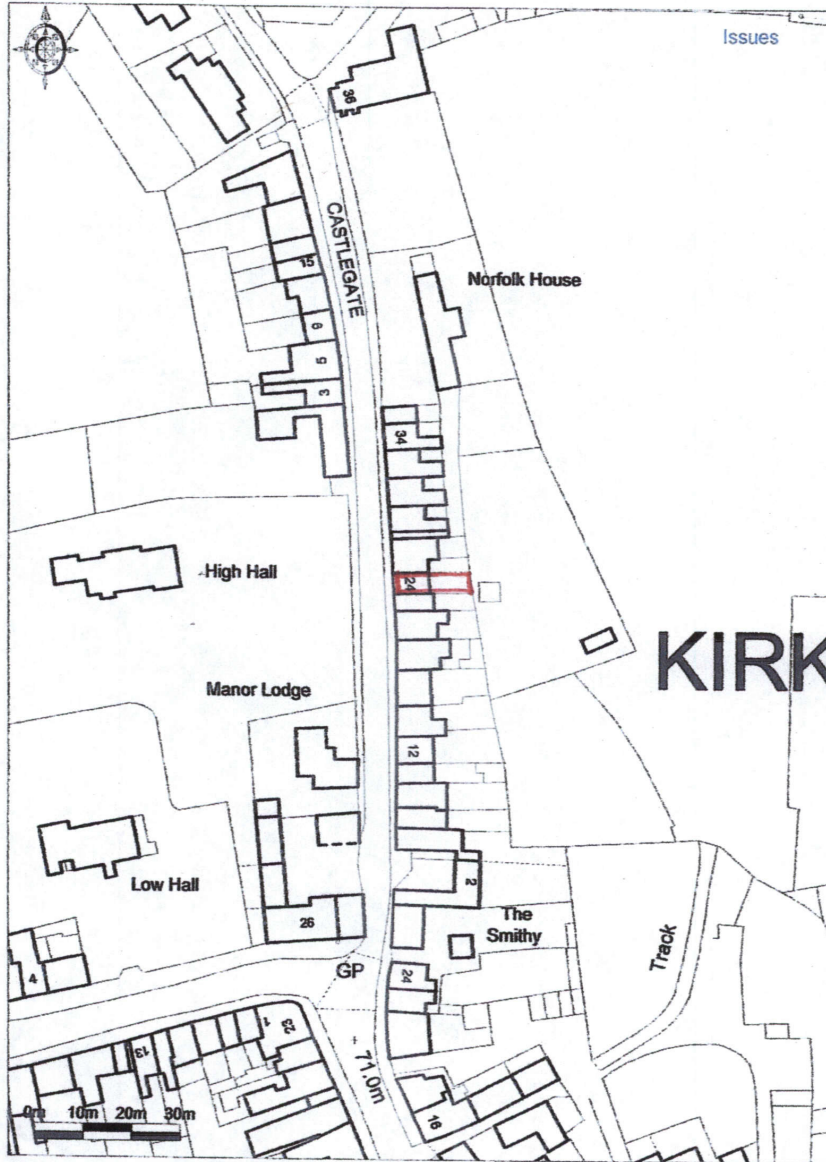

24 Castlegate
Kirkbymoorside
York
YO62 6BJ
1:1250 Location Plan

DESIGN 4 architecture